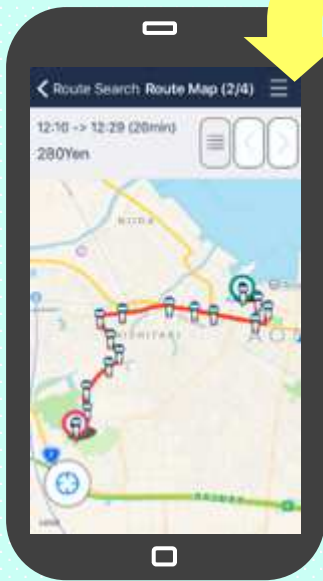

Aomori City Travel Navigation App

Available in
English,
Chinese,
Korean!

Aomori City Travel Navi

PLANNING:

Enter your 'from' and 'to' locations for complete A to B trip planning!

SERCHING:

Find a timetable or map for a specific route!

NEXT DEPERTURES:

Enter a 'from' location to see the next scheduled services for that location!

DISCOUNT COUPON

Save on admission to museums, temples, and more!

For iPhone For Android

Aomori City,
Economic Department,
Domestic and International Relations
Section ☎017-734-5175
Email : kouryuu-suishin@city.aomori.aomori.jp