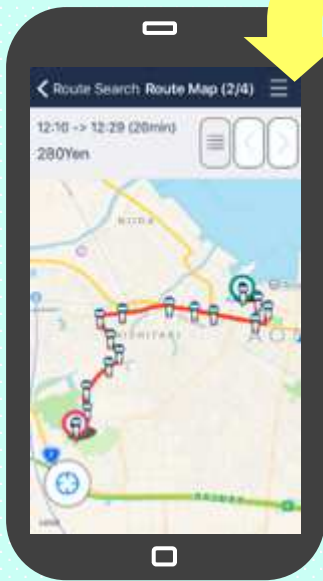

Aomori City Travel Navigation App

**Available in
English,
Chinese,
Korean!**

Aomori City Travel Navi

PLANNING:

Enter your 'from' and 'to' locations for complete A to B trip planning!

SERCHING:

Find a timetable or map for a specific route!

NEXT

DEPERTURES:

Enter a 'from' location to see the next scheduled services for that location!

DISCOUNT COUPON

Save on admission to museums, temples, and more!

For iPhone

For Android

**Aomori City,
Economic Department,
Domestic and International Relations
Section ☎017-734-5175
Email : kouryuu-suishin@city.aomori.aomori.jp**